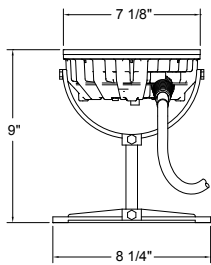

Detail:

Pedestal Mounted