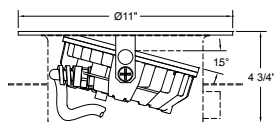

Niche Mounted

Specification:

Beam Angle Options:	10° standard. Options: 8°, 16°, 40°, 16° x 50° elliptical
Total Lumen Output:	1503 Lumens
Color Range:	16.7 million additive RGB colors: continuously variable intensity
Lumen Maintenance:	50% of full output for 50,000 + hours @ 50° C /122°F
Input Voltage:	12VAC 50/60 Hz
Power Consumption:	90 Watts maximum
Control Interface:	DMX and ArtNet. Integral power line modem module.
Control System:	Fountain People, Inc. controller or third-party DMX or ArtNet controller. (LC Series lights allow for up to 170 lights per DMX universe)
Dimensions:	7.125" outer dia. x 2.63" height (181 x 66.8 mm)
Weight:	10.5 lbs. with 10' of cable (4.76 kg)
Housing:	Cast Copper
Lens:	Clear tempered glass with glare and UV screening. Frosted lens optional
Cable Fixture Connection:	Single 10' (3.05 m), 14-3 SE00W cord with long life Seoprene sheathing
Safety Certifications:	ETL per UL676, FCC (Pending), RoHS Compliant
LED Class:	Class 2 LED product
Environment:	Dry / Submerged
Thermal Protection:	Integral Sensor Protection
Mounting Hardware:	Optional: Niche, Freestanding, Custom