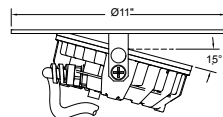

Slab Mounted